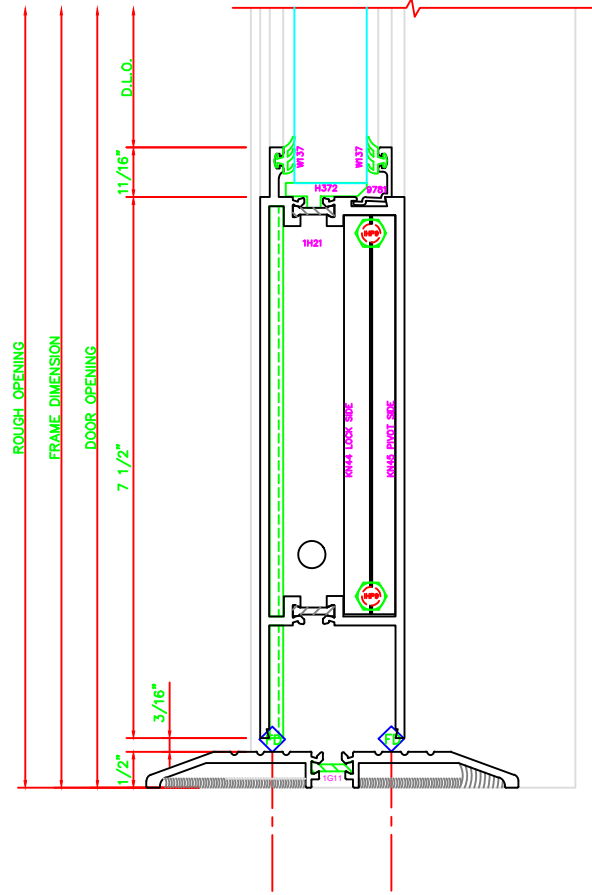

300	STILE
	S/A D302 FOR OFFSET PIVOTS

ERASE NOTE
BUTT HINGES CAN NOT BE USED WITH THERMASTILE DOORS

318	STILE
	S/A D302 FOR EFCO STANDARD ABH A160HD CONTINUOUS HINGE

ERASE NOTE
STANDARD CONTINUOUS HINGE AND STILE

100	TOP RAIL
	S/A D302

ERASE NOTE
TOP RAIL FOR SURFACE CLOSERS OR DORMA TYPE C.O.C., NOT LCN C.O.C.

200	BOTTOM RAIL
	S/A D302