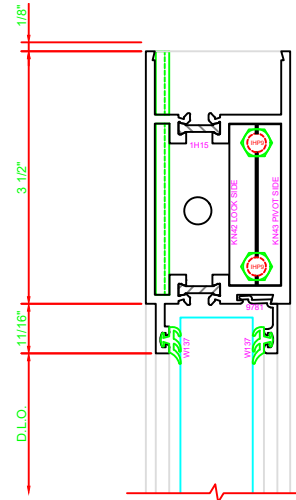

300	STILE
	S/A D302 FOR OFFSET PIVOTS

ERASE NOTE
BUTT HINGES CAN NOT BE USED WITH THERMASTILE DOORS

318	STILE
	S/A D302 FOR EFCO STANDARD ABH A160HD CONTINUOUS HINGE

ERASE NOTE
STANDARD CONTINUOUS HINGE AND STILE

100	TOP RAIL
	S/A D302

ERASE NOTE
TOP RAIL FOR SURFACE CLOSERS OR DORMA TYPE C.O.C., NOT LCN C.O.C.

200	BOTTOM RAIL
	S/A D302